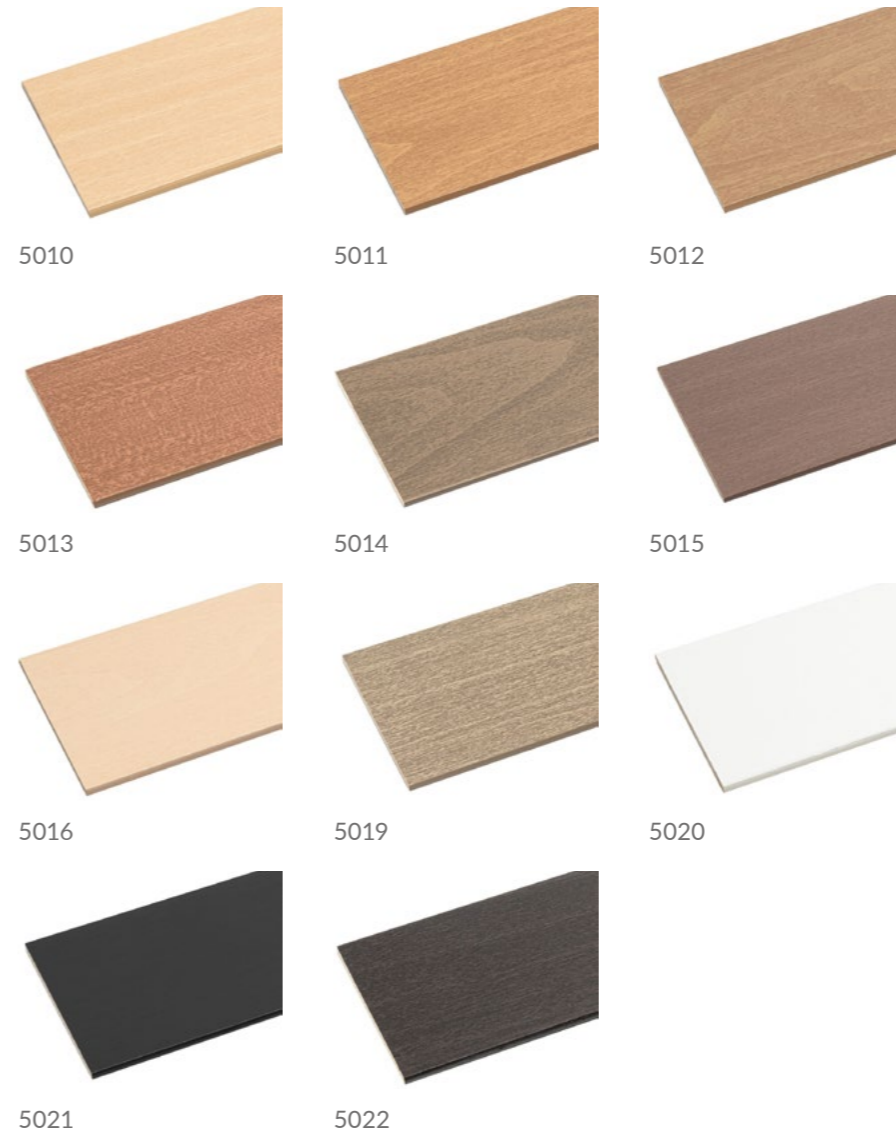

COLORS

ZDR 50 MM - WOODEN

SLATS	HEADRAIL
5010	4806
5011	4806
5012	4851
5013	4851
5014	4851
5015	4851
5016	4806
5019	4806
5020	204
5021	1858
5022	1858