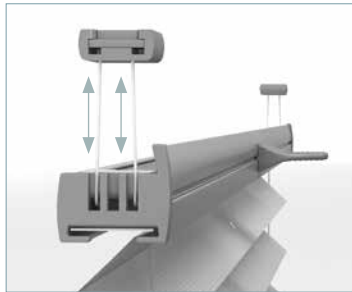

### INSTALLATION

The pleats can be easily mounted both non-invasively and by interfering with the window frame. Type of mounting can be adjusted to the size of the window.

## TYPES OF PROFILES

### Cosimo

Pleat profiles in the Cosimo system are clicked into the hooks when attaching the string, which guarantees perfect adhesion of the cover to the window frame and no gap. This system ensures the stability of the pleats and guarantees that it will not slip.