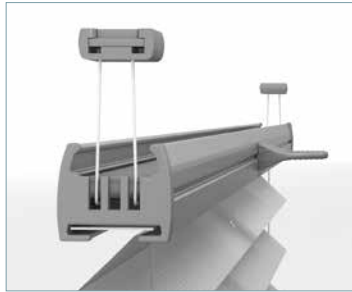

### INSTALLATION

The pleats can be easily mounted both non-invasively and by interfering with the window frame. Type of mounting can be adjusted to the size of the window.

### Cosimo

Pleat profiles in the Cosimo system are clicked into the hooks when attaching the string, which guarantees perfect adhesion of the cover to the window frame and no gap. This system ensures the stability of the pleats and guarantees that it will not slip.