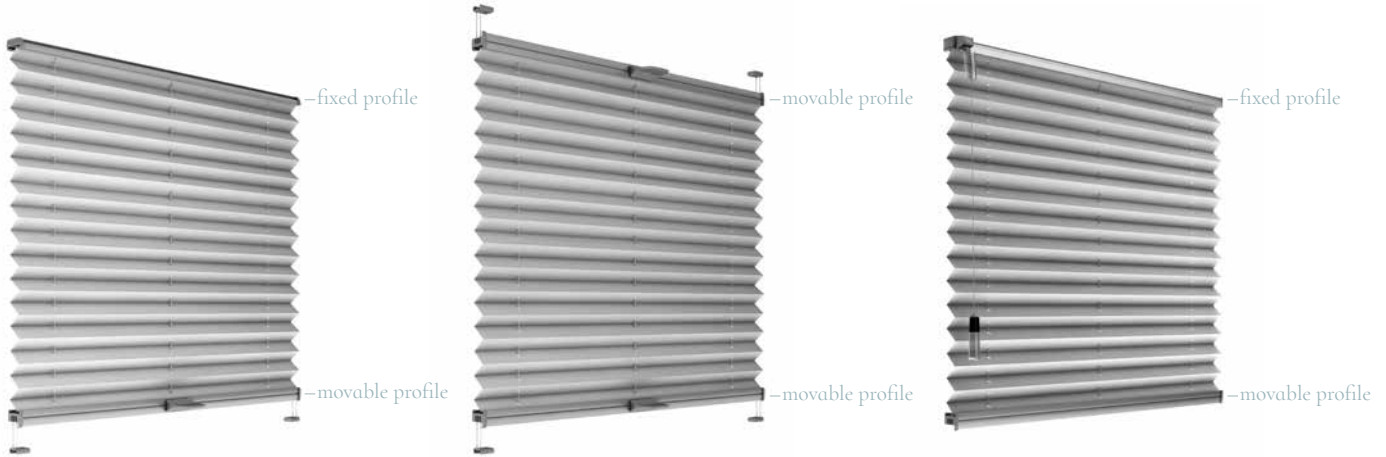

## INVASIVE FIXING

screwed to the glazing bead

## CONTROLLING

- Fixed profile holder
- Movable handle profile with a handle
- Cord
- Electrical control

Somfy electric control **somfy.**

Automatic pleating support means the comfort of use of the blinds every day. The pleats can be controlled by a switch, remote control or any mobile device, such as a computer, tablet, smart watch and Smartphone. Pleats can be combined into groups that will be controlled simultaneously. If you choose a control option using a mobile device, you can control pleats from anywhere in the world.

# SINGLE PLEAT

A single pleat consists of one fabric and two profiles. It's a traditional solution which allows you to cover any part of the window.

# DOUBLE PLEAT

Double pleat, or the Cosimo Geometric system, consists of two fabrics and three moving profiles, which gives you more options to cover the window. Depending on the selected fabrics and your needs, you can completely darken the room with just one cover or cover it gently without giving up the daylight.