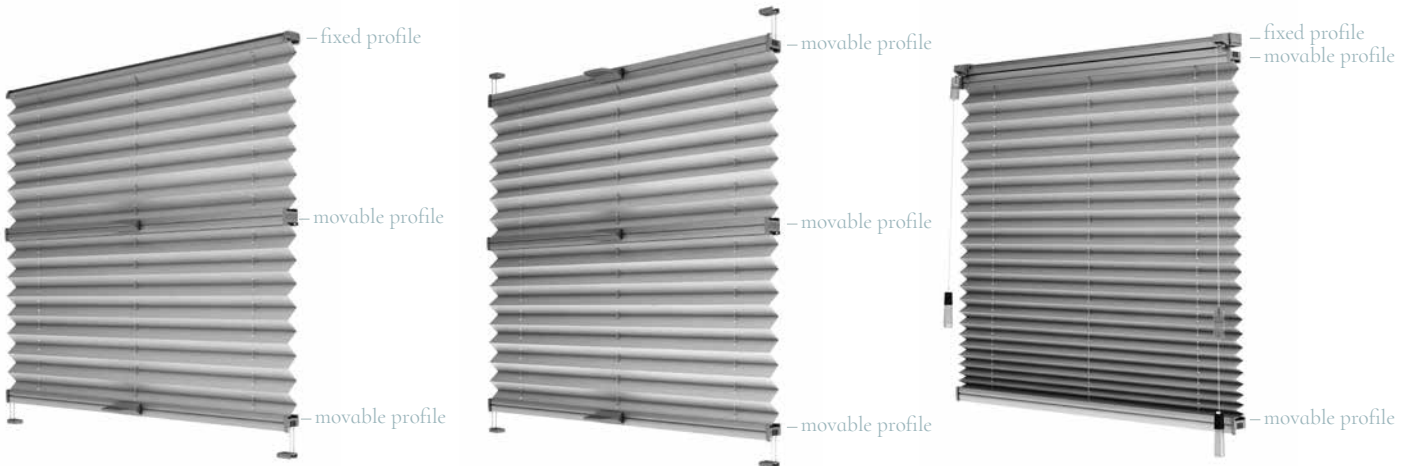

# SINGLE PLEAT

A single pleat consists of one fabric and two profiles. It's a traditional solution which allows you to cover any part of the window.

# DOUBLE PLEAT

Double pleat, or the Cosimo Geometric system, consists of two fabrics and three moving profiles, which gives you more options to cover the window. Depending on the selected fabrics and your needs, you can completely darken the room with just one cover or cover it gently without giving up the daylight.

## PLEAT FOR WINDOWS IN NON-STANDARD SHAPE

A wide range of mechanisms and profiles allows you to adjust the pleats to almost any shape of a non-standard window, including round, trapezoidal, or triangular. In the case of covers for this type of window, only single pleat is available.